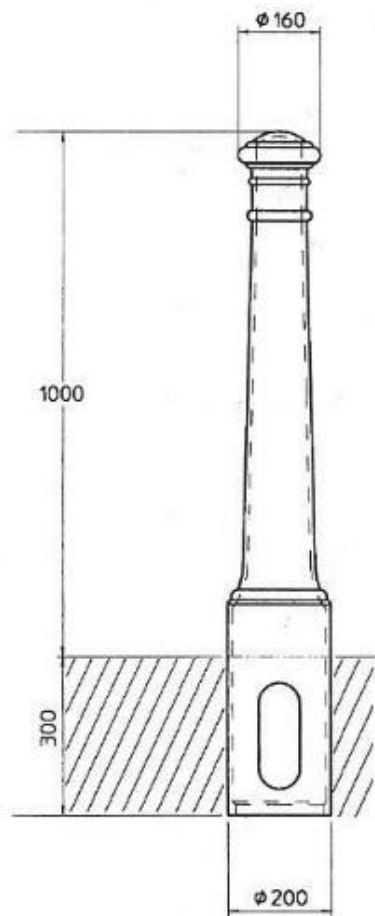

Cast Iron Bollard Range (In Ground)

Product Code...	CBW 004
Height above ground...	1000
Height below ground...	300
Max. diameter...	200

Product Code...	CBW 006
Height above ground...	1100
Height below ground...	300
Max. diameter...	200