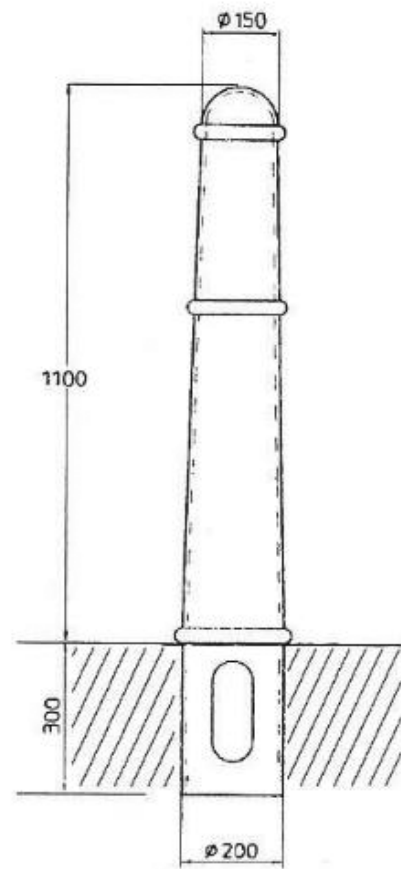

Cast Iron Bollard Range (In Ground)

Product Code...	CBW 004
Height above ground...	1000
Height below ground...	300
Max. diameter...	200

Product Code...	CBW 006
Height above ground...	1100
Height below ground...	300
Max. diameter...	200