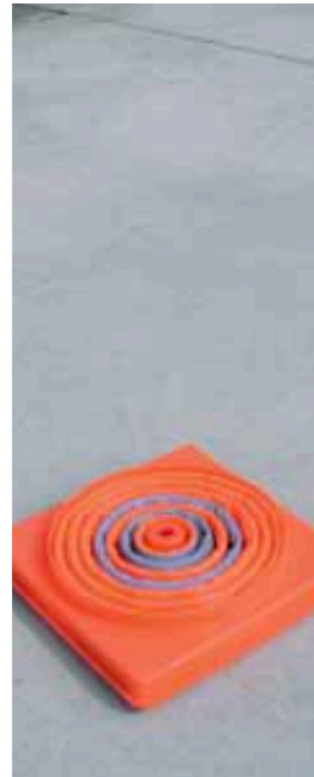

## COLLAPSIBLE CONES – Plastic base

Ideal for emergency or maintenance work, these Collapsible cones fold down to less than 40mm high. Durable construction with internal light which can be switched between constant or flash modes. Long life battery included. At night the light causes the entire cone to glow. Both size cones include reflective collars.

### Value features:

- » Compact design for storage.
- » In built light can be set to flash or constant.
- » Easy to use and store in the boot of a car.
- » Available in two standard sizes.

PART No.	DESCRIPTION
BTC450C	Collapsible cone (plastic base) – 450mm high
BTC720C	Collapsible cone (plastic base) – 720mm high