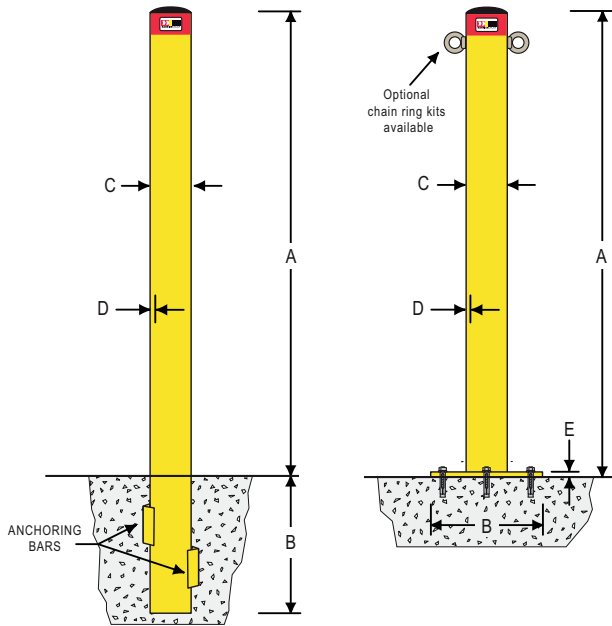

ROUND BOLLARDS Economy

Features:

- Economical alternative when heavy duty models are not necessary.
- Removable plastic moulded caps.
- Standard Class 1 Red reflective band.
- Fully welded heavy steel base plated models.
- Welded anchoring bars for fixing into concrete footing.
- Surface mount models supplied with fixings.
- **Galvanised and powder coated or galvanised only.**
- Optional chain ring kits are available for connecting chains or ropes to our bollards.

Economical Builders Range

Surface mount bollards have fully welded base plates.

Removable plastic caps.

SURFACE MOUNT Economy Round Bollards

Surface Finish: G – Galvanised. P – Powder coated Yellow as standard.

PART No.	A (mm)	B (mm)	C (mm)	D (mm)	E (mm)	Weight (kg)	No. of Fixings	Size of Fixing (sleeve anchor)	Cap	Surface Finishes	
										G	P
C63SME	1000	150	63	1.6	6	3.5	3	10 x 50mm	Plastic	✓	✓
C63SME-G	1000	150	63	1.6	6	3.5	3	10 x 50mm	Plastic	✓	
C90SME	1000	200	90	3.2	6	8.2	4	12 x 60mm	Plastic	✓	✓
C90SME-G	1000	200	90	3.2	6	8.2	4	12 x 60mm	Plastic	✓	
C114SME	1000	250	114	3	6	11.1	4	12 x 60mm	Plastic	✓	✓
C114SME-G	1000	250	114	3	6	11.1	4	12 x 60mm	Plastic	✓	
C140SME	1200	250	140	3.5	8	18.4	4	16 x 65mm	Plastic	✓	✓
C140SME-G	1200	250	140	3.5	8	18.4	4	16 x 65mm	Plastic	✓	
RKIT-G	Galvanised steel chain ring kit 2 x M10 eye bolts										